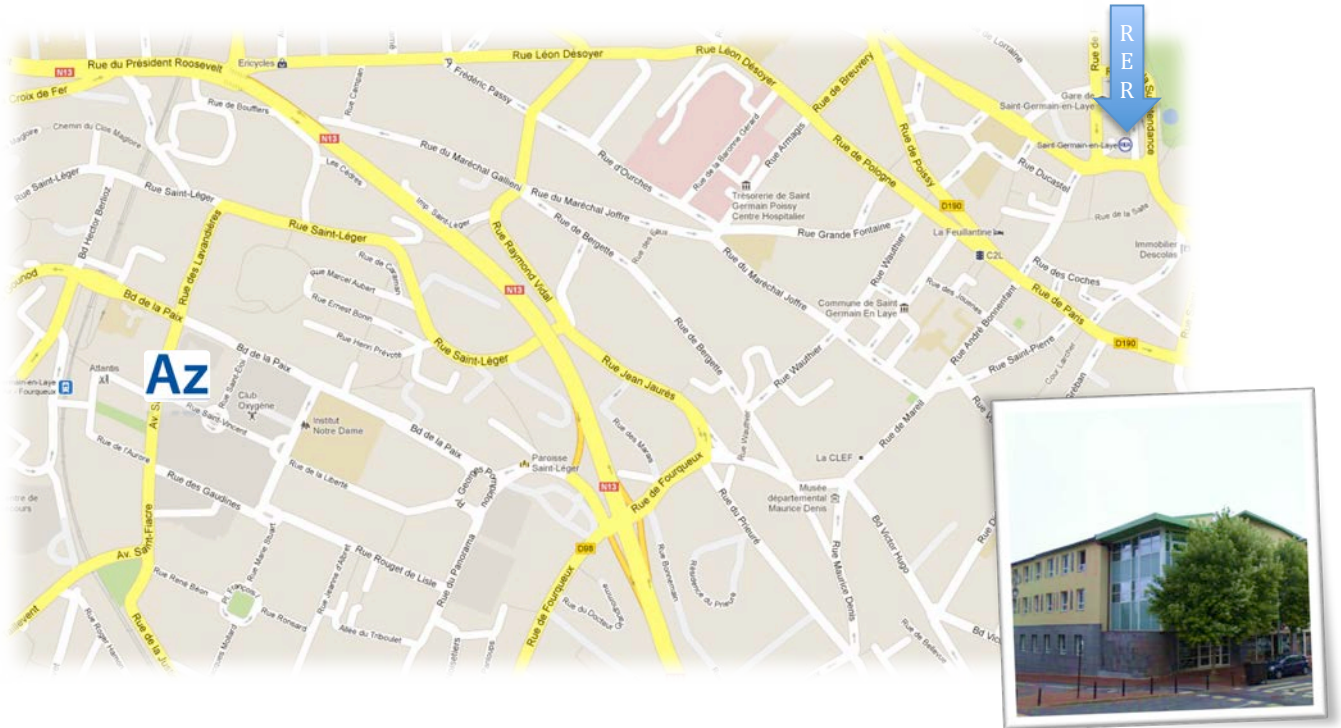

Welcome to Azurreo

direction to reach our office

Our office is situated in the royal city of Saint Germain en Laye.

You can reach by train, bus, car, or taxi on a journey that will take you 40 minutes from Paris.

Train direction

from Paris
take the RER A,
direction Saint-Germain-en-Laye,
up to Saint-Germain-en-Laye.

from St Germain en Laye RER,
take bus Optil 4R1
up to Gallieni

walk to 18 rue St. Vincent (see map details
above)

Car direction

From Paris onto A86/A14,
Take exit Chambourcy toward N13/St-Germain-en-Laye,
At the roundabout, take the 2nd exit onto Rue du Président
Roosevelt,
Continue straight to stay on Rue du Président Roosevelt,
Go through 1 roundabout,
Turn right onto Rue du Chemin Vert,
Turn left onto Rue Saint-Léger,
Take the 1st right onto Rue des Lavandières,
Continue onto Av. Saint-Fiacre,
Turn left onto Rue Saint-Vincent,
Destination will on number 18.